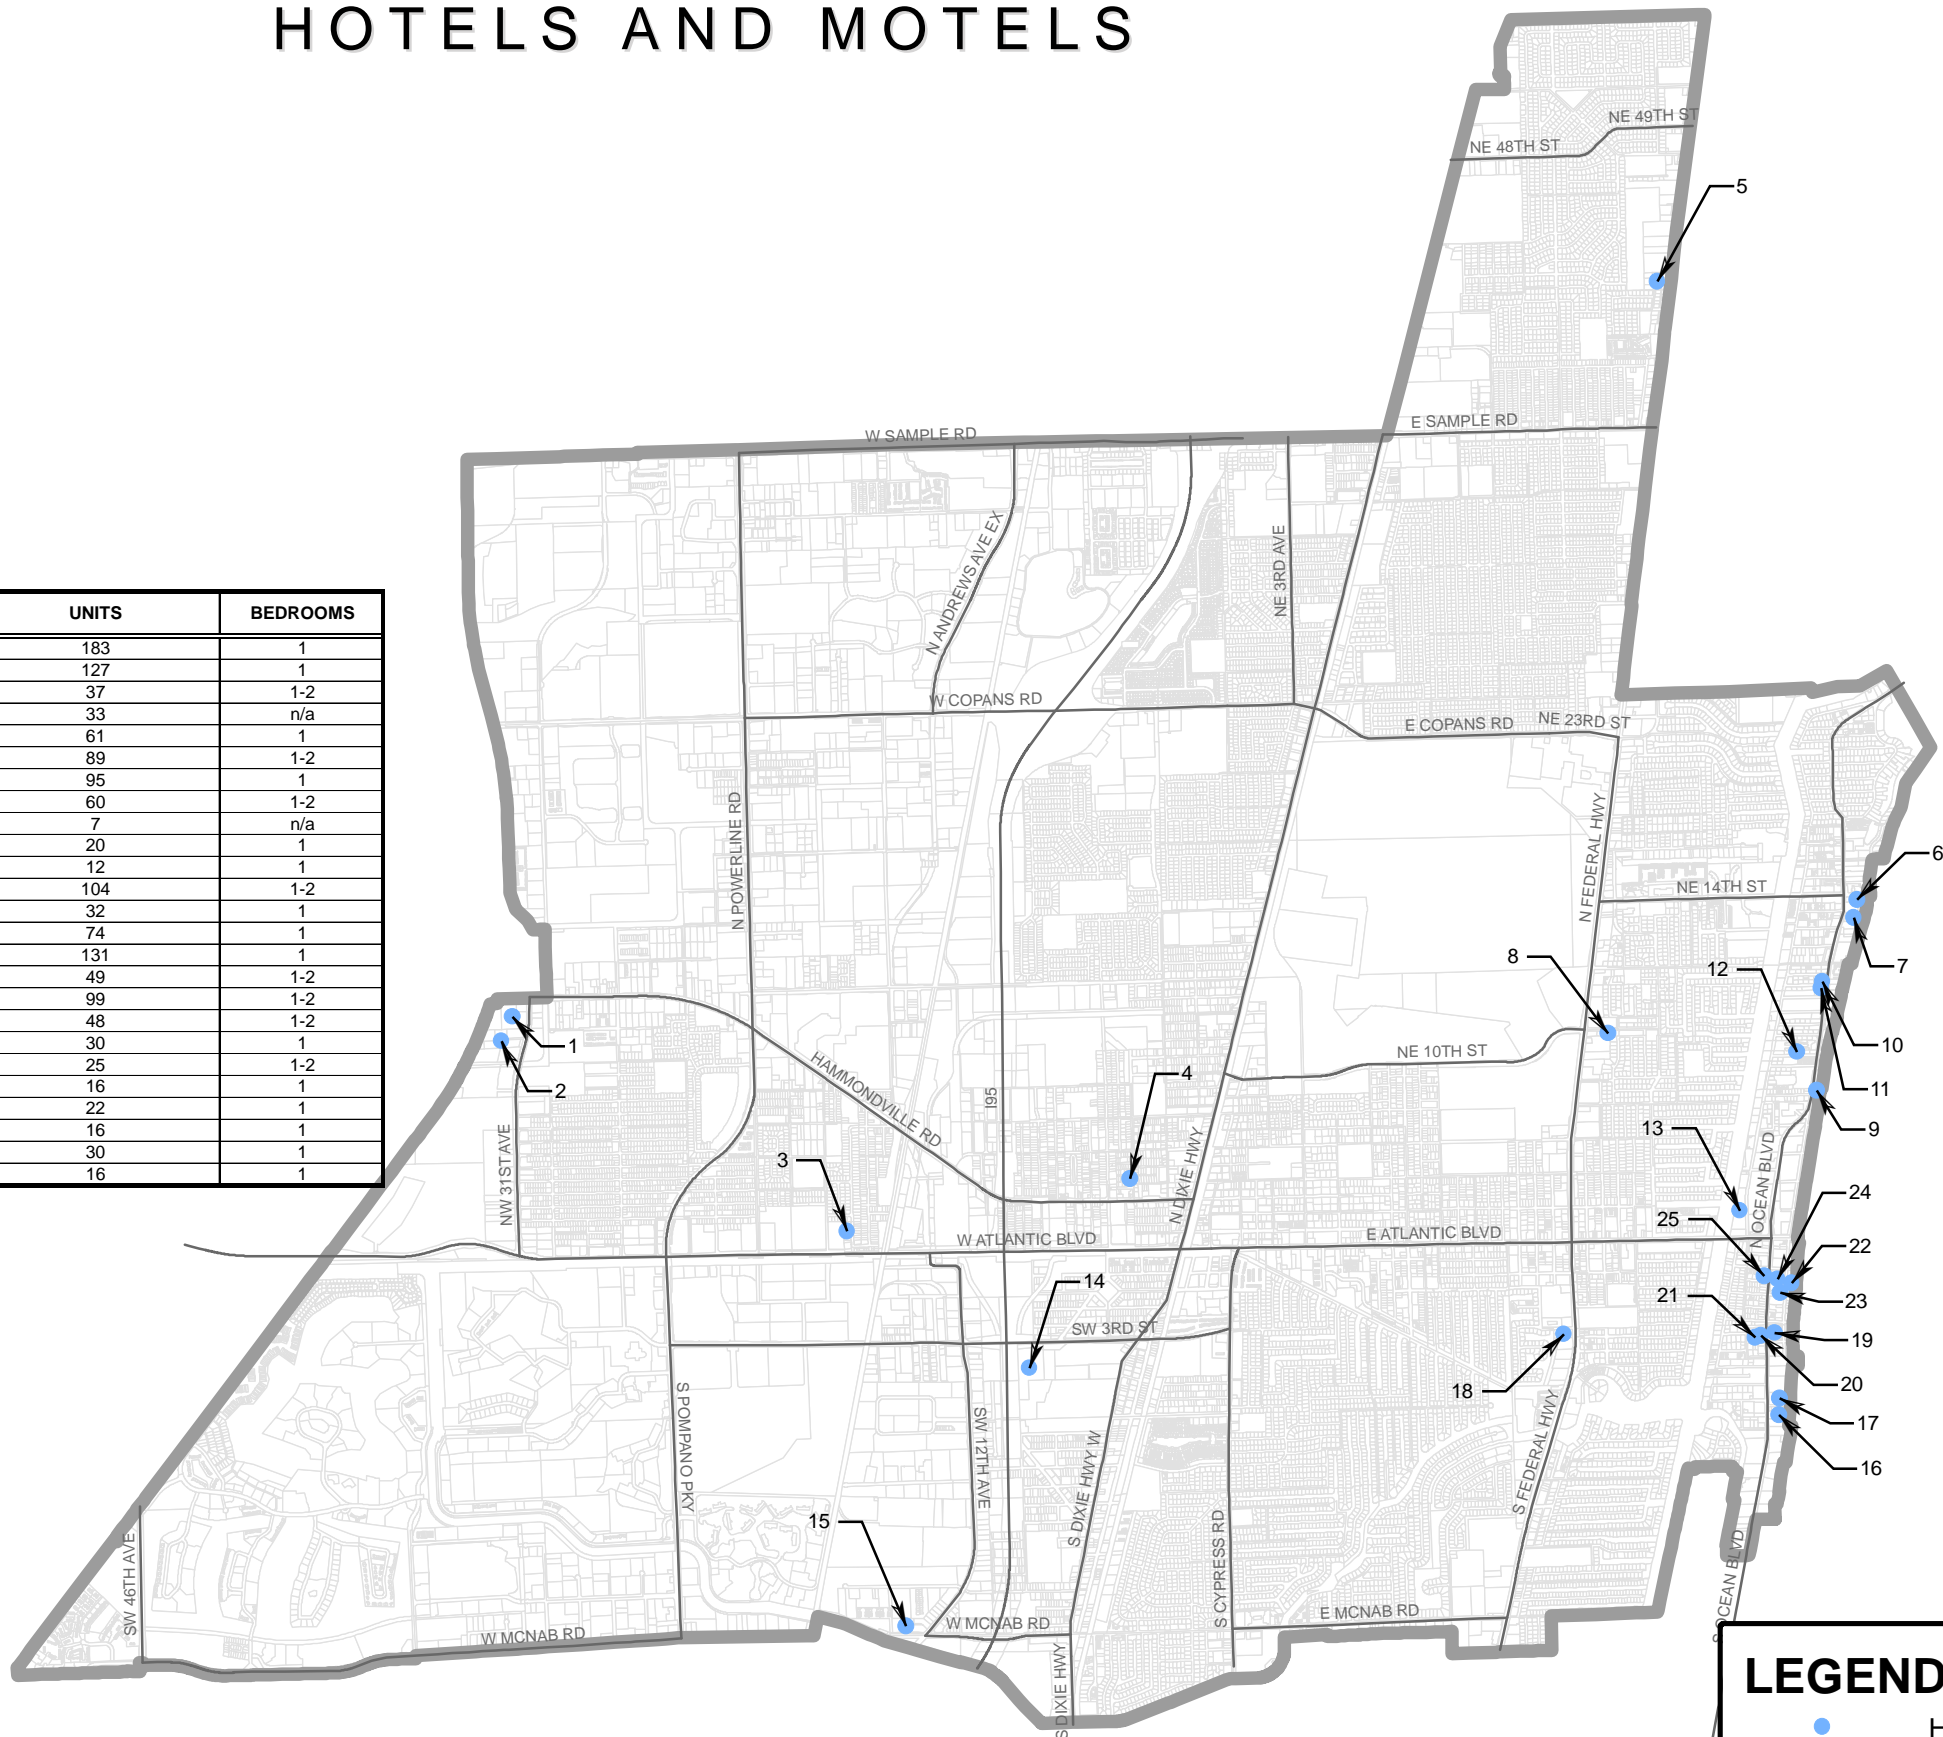

CITY OF POMPANO BEACH HOTELS AND MOTELS

| OBJECT | BUSINESS | ADDRESS | UNITS | BEDROOMS |
|--------|-------------------------------|----------------------|-------|----------|
| 1 | DAYS INN OF POMPANO BEACH | 1411 NW 31 AV | 183 | 1 |
| 2 | MOTEL 6 #371 | 1201 NW 31 AV | 127 | 1 |
| 3 | ATLANTIC INN | 117 NW 17 AV | 37 | 1-2 |
| 4 | HOTEL GRISHAM | 407 NW 4 AV | 33 | n/a |
| 5 | AMERICAS BEST INN | 4211 N FEDERAL HY | 61 | 1 |
| 6 | OCEAN SANDS RESORT AND SPA | 1350 N OCEAN BL | 89 | 1-2 |
| 7 | OCEAN POINT RESORT | 1208 N OCEAN BL COMM | 95 | 1 |
| 8 | SUPER 8 MOTEL | 2300 NE 10 ST | 60 | 1-2 |
| 9 | CABANON MOTEL | 504 N OCEAN BL | 7 | n/a |
| 10 | SHORES TERRACE MOTEL | 819 N OCEAN BL | 20 | 1 |
| 11 | HAPPY HOLIDAY | 811 N OCEAN BL | 12 | 1 |
| 12 | SEA GARDEN BEACH & TENNIS RES | 614 N OCEAN BL COMM | 104 | 1-2 |
| 13 | SANDS HARBOR INC | 125 N RIVERSIDE DR | 32 | 1 |
| 14 | FORUM, THE | 600 SW 3 ST | 74 | 1 |
| 15 | EXTENDED STAY DELUXE #9808 | 1401 SW 15 ST | 131 | 1 |
| 16 | BEACHCOMBER HOTEL & VILLA | 1200 S OCEAN BL BLDG | 49 | 1-2 |
| 17 | FAIRFIELD ROYAL VISTA | 1110 S OCEAN BL COMM | 99 | 1-2 |
| 18 | EXECUTIVE ECONOMY LODGE | 555 S FEDERAL HY INN | 48 | 1-2 |
| 19 | SURF SIDE MOTEL | 710 S OCEAN BL | 30 | 1 |
| 20 | RONNY DEE MOTEL | 717 S OCEAN BL | 25 | 1-2 |
| 21 | OCEAN GARDEN GOLF RESORT II | 3309 SE 8 ST | 16 | 1 |
| 22 | EBB TIDE RESORT | 300 BRINY AV | 22 | 1 |
| 23 | SEASIDE INN | 317 BRINY AV | 16 | 1 |
| 24 | BUDGET INN OCEAN RESORT | 300 S OCEAN BL | 30 | 1 |
| 25 | SEA COVE MOTEL | 213 S OCEAN BL | 16 | 1 |

LEGEND

- Hotels and Motels
- Major City Streets
- ▬ City Boundaries
- ▬ Lot Lines