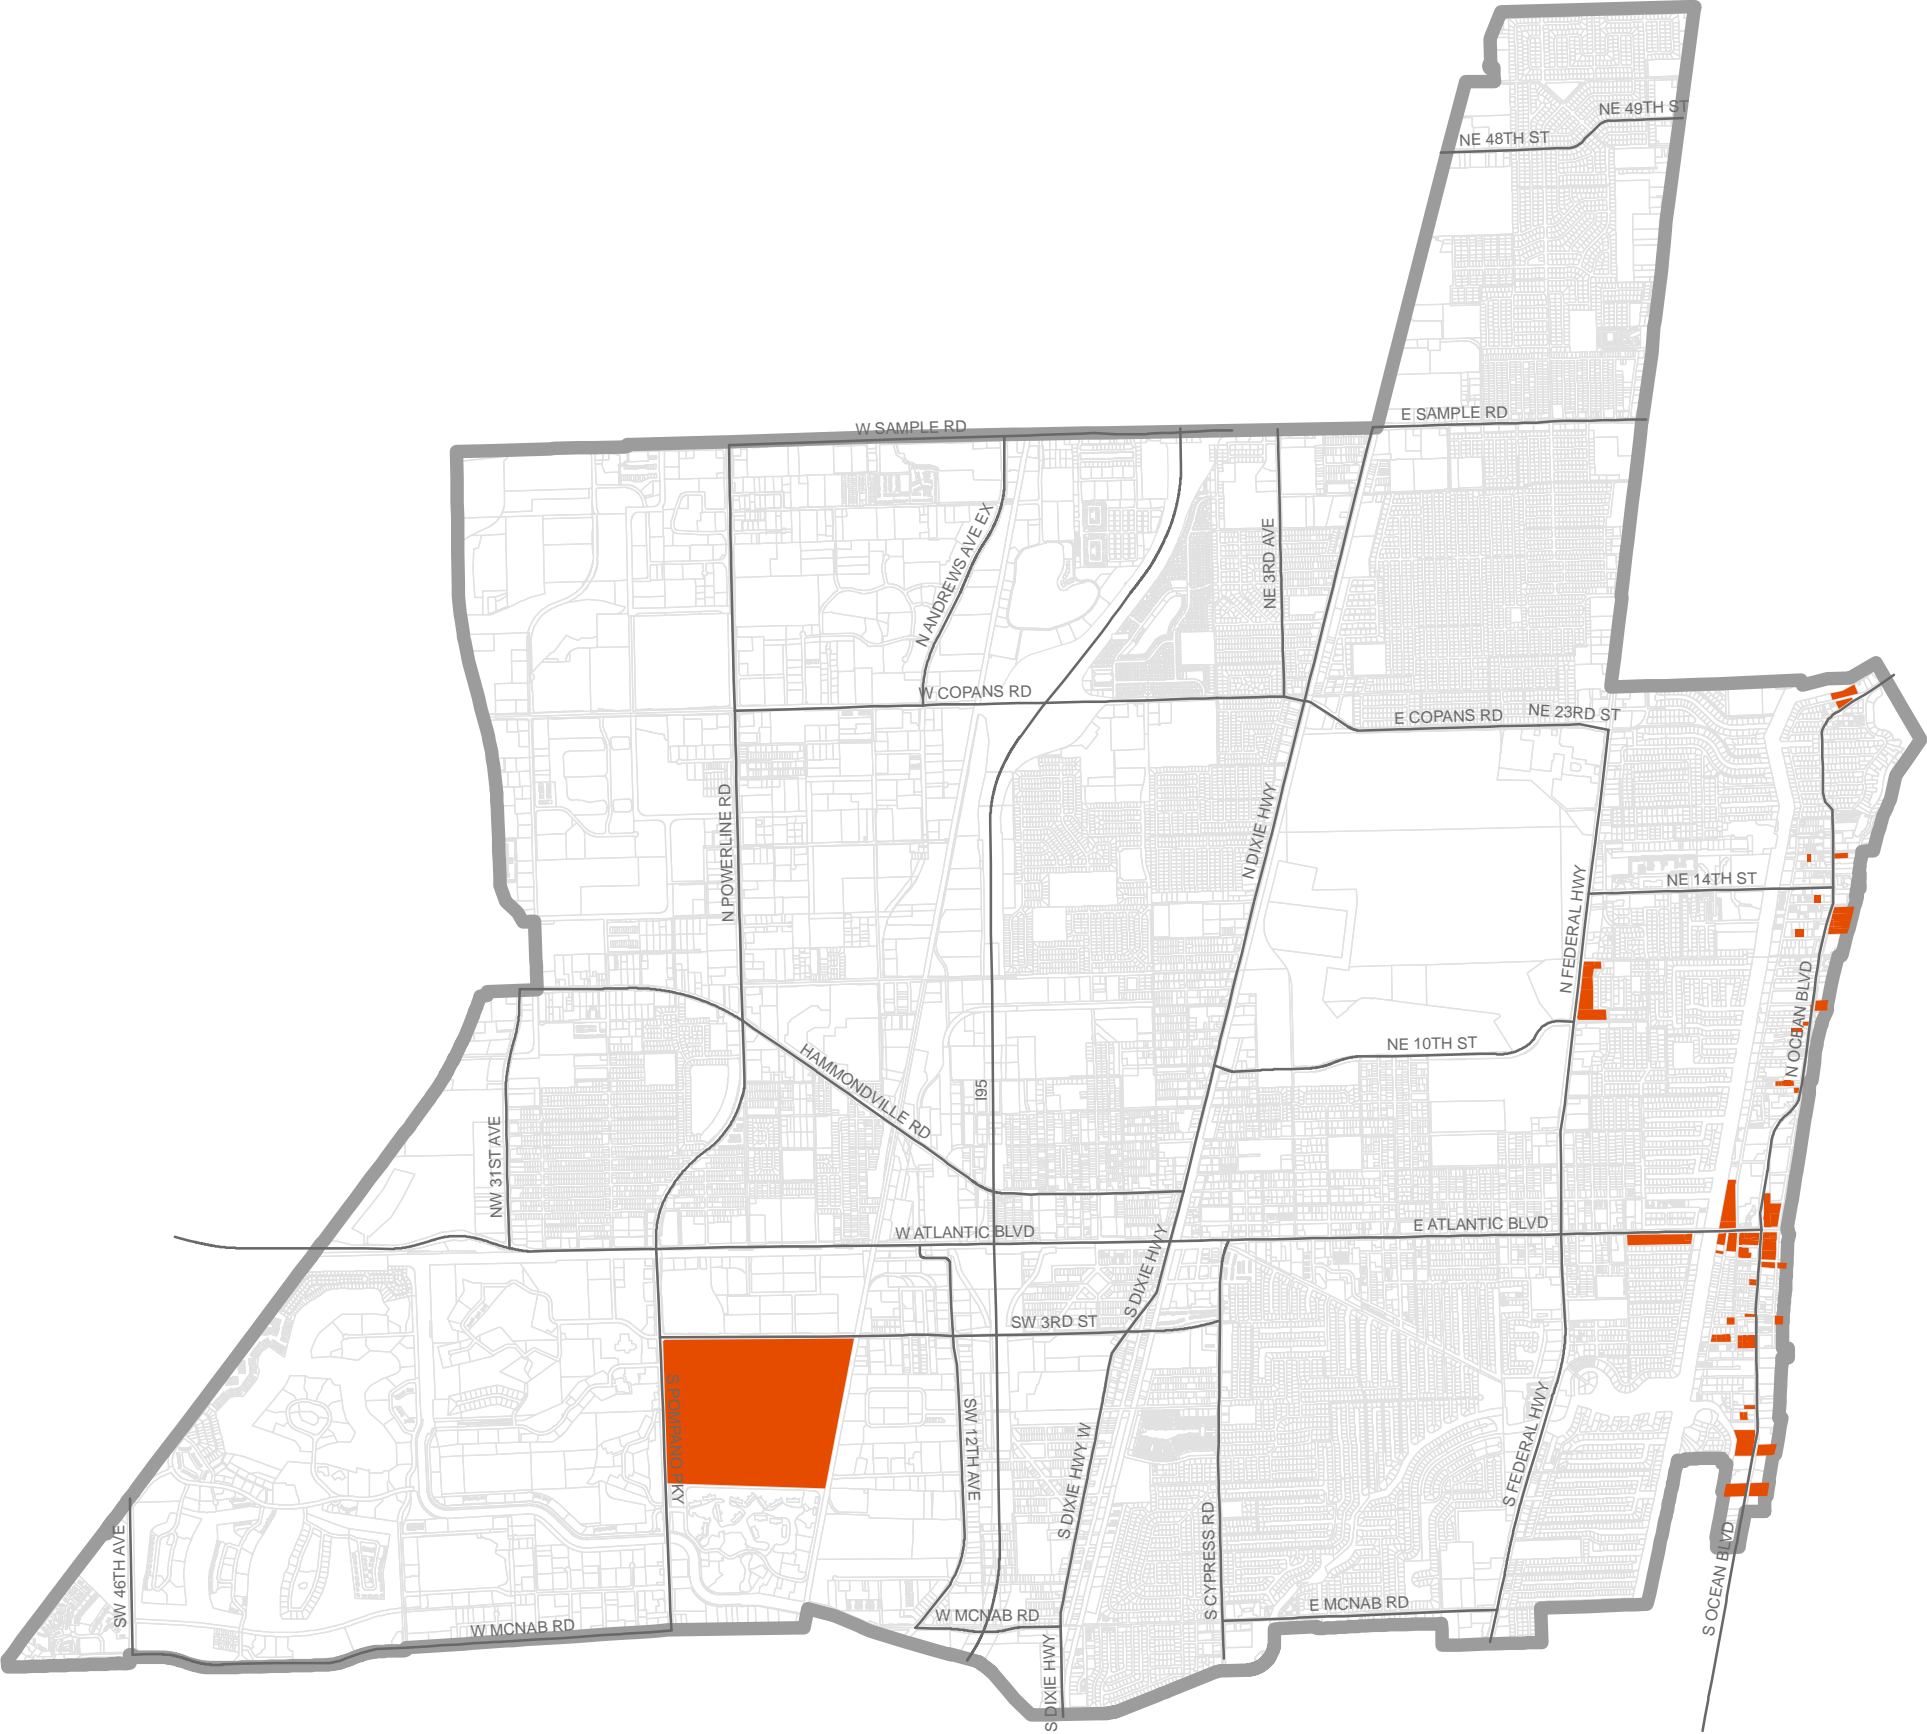

# CITY OF POMPANO BEACH POTENTIAL HOTEL/MOTEL SITES

**LEGEND**

- Major City Streets
- Potential Hotel/Motel Sites
- City Boundaries
- Lot Lines