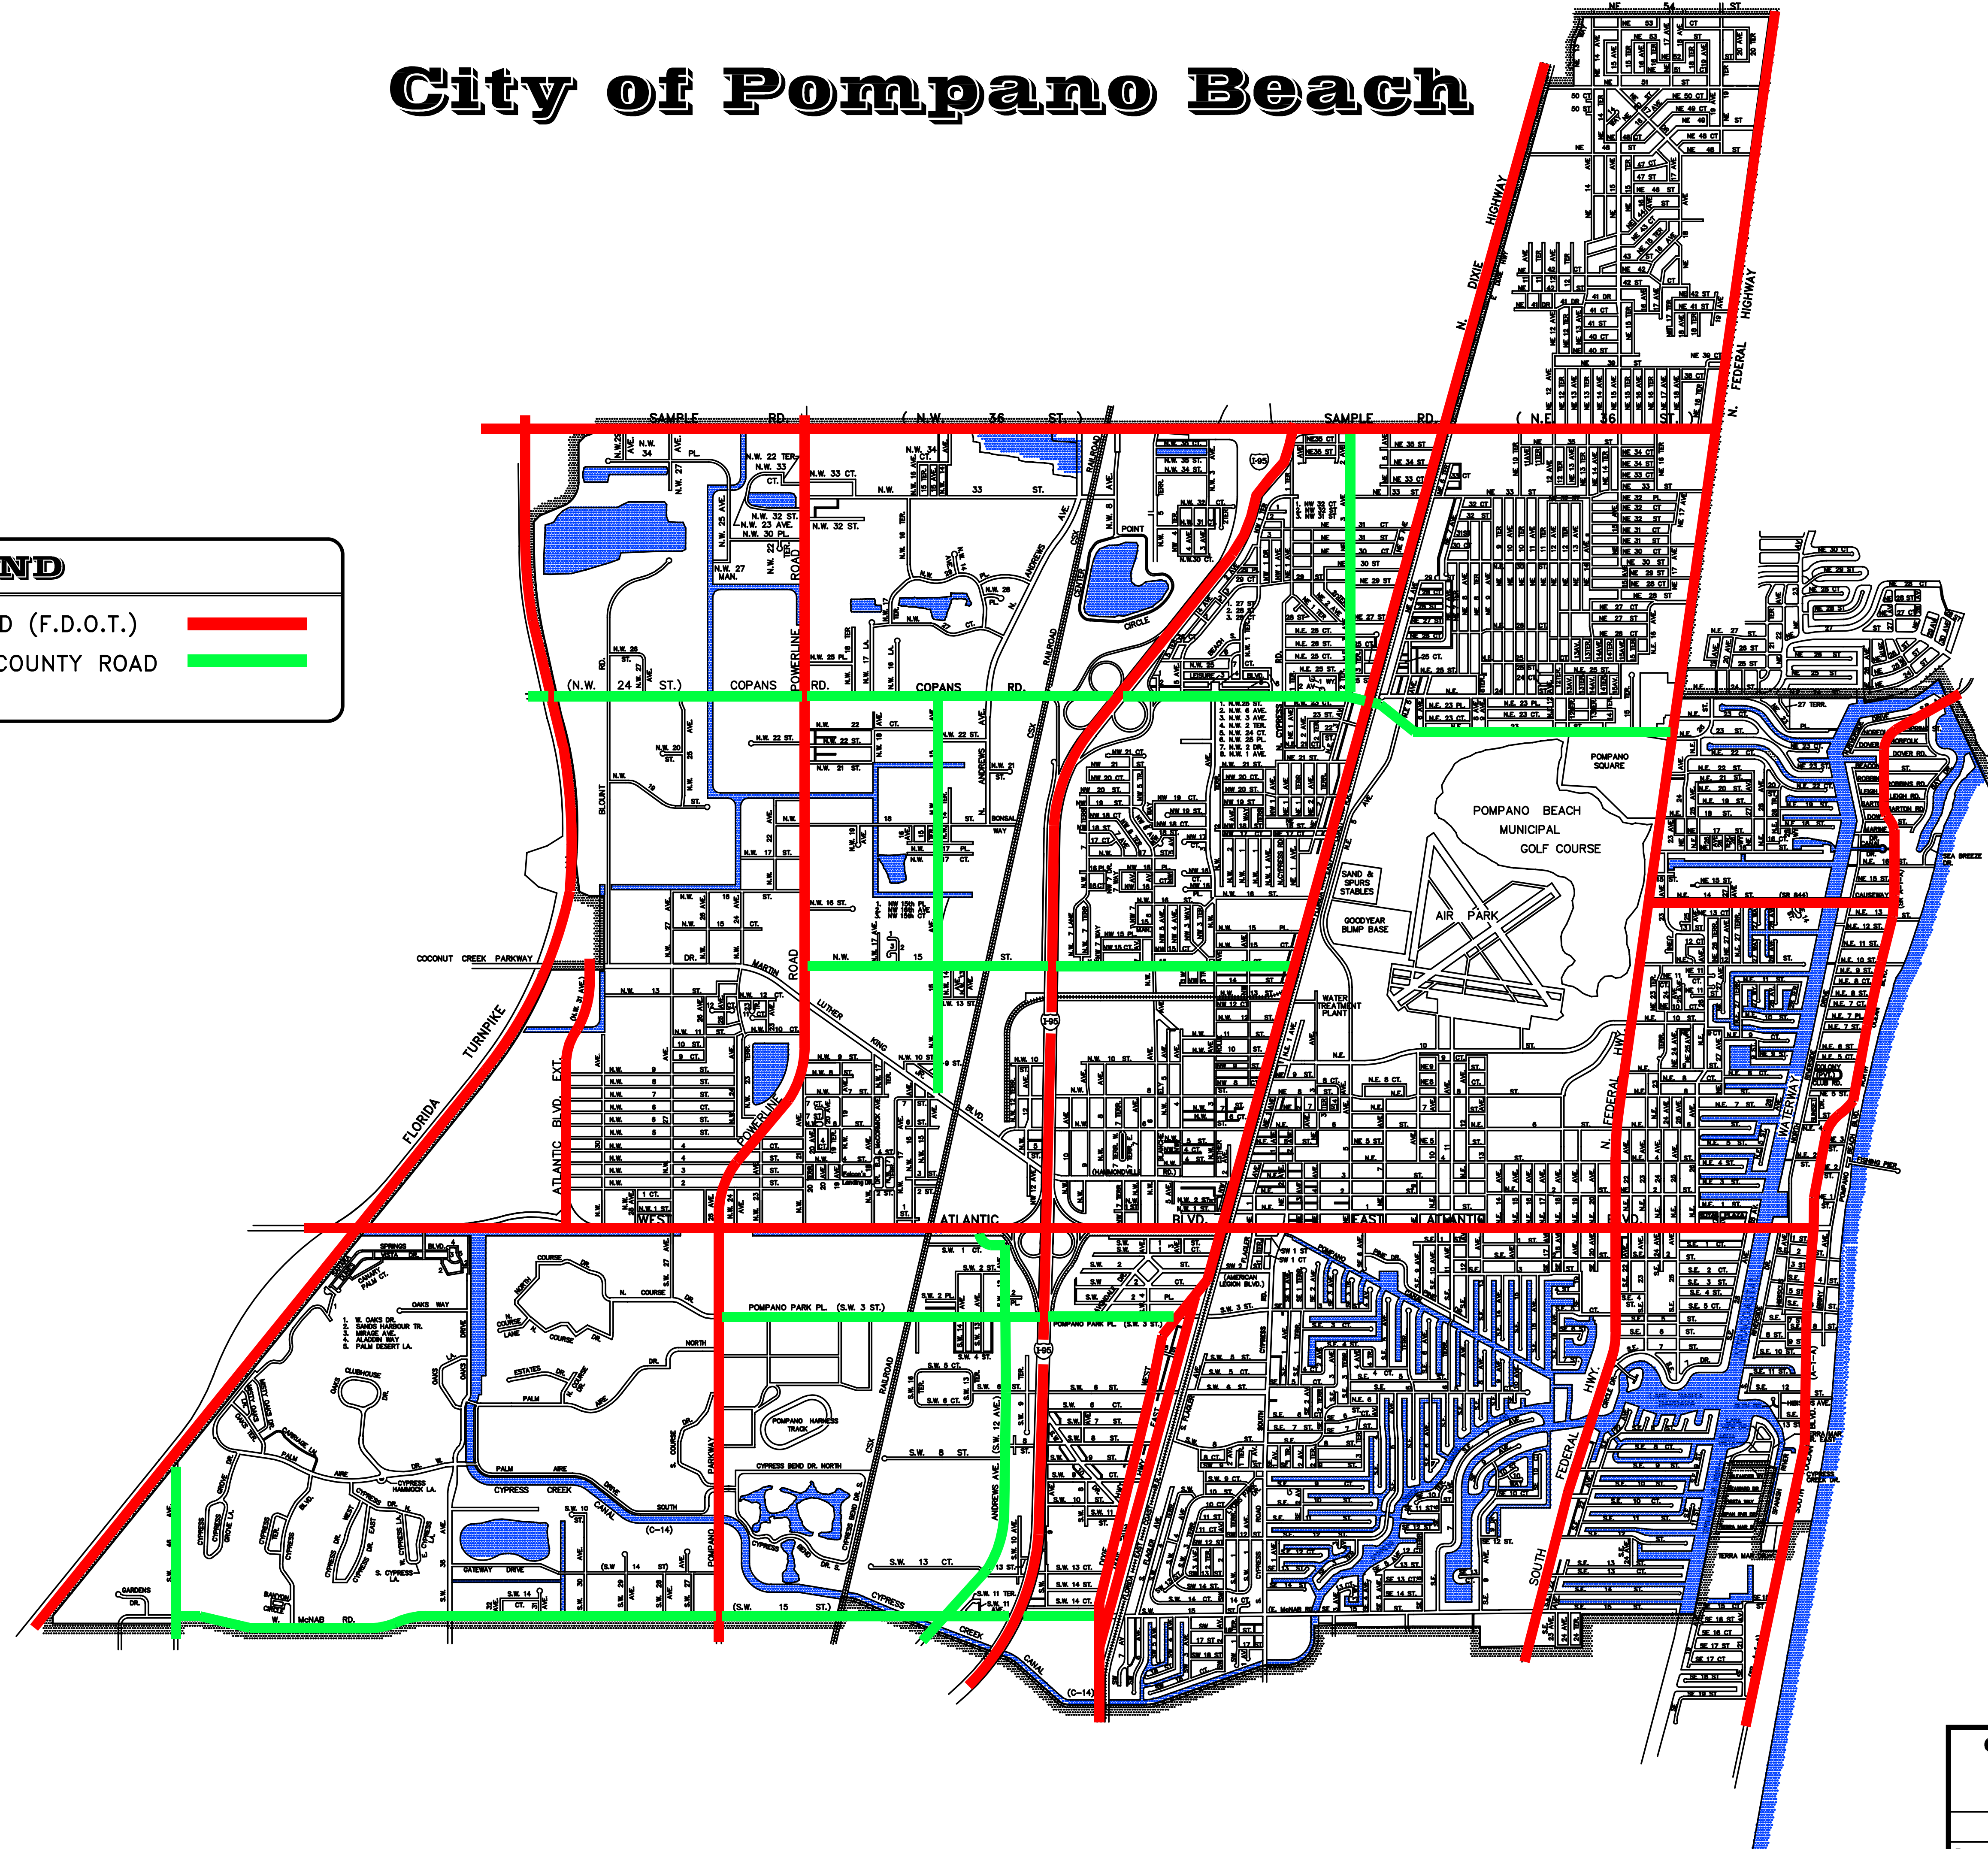

# City of Pompano Beach

**LEGEND**

STATE ROAD (F.D.O.T.) —

BROWARD COUNTY ROAD —

NOT TO SCALE

CITY LIMITS  
(SHADING LIES ENTIRELY  
OUTSIDE CITY)

**CITY OF POMPANO BEACH**  
 BROWARD COUNTY, FLORIDA  
 ENGINEERING DEPARTMENT

**Right of Way Map**

Drawn By: S.SERRANO | Date: 05/02/05 | Checked By: H. GRAY | Date: 05/02/05

This map should not be used for legal boundary determinations.