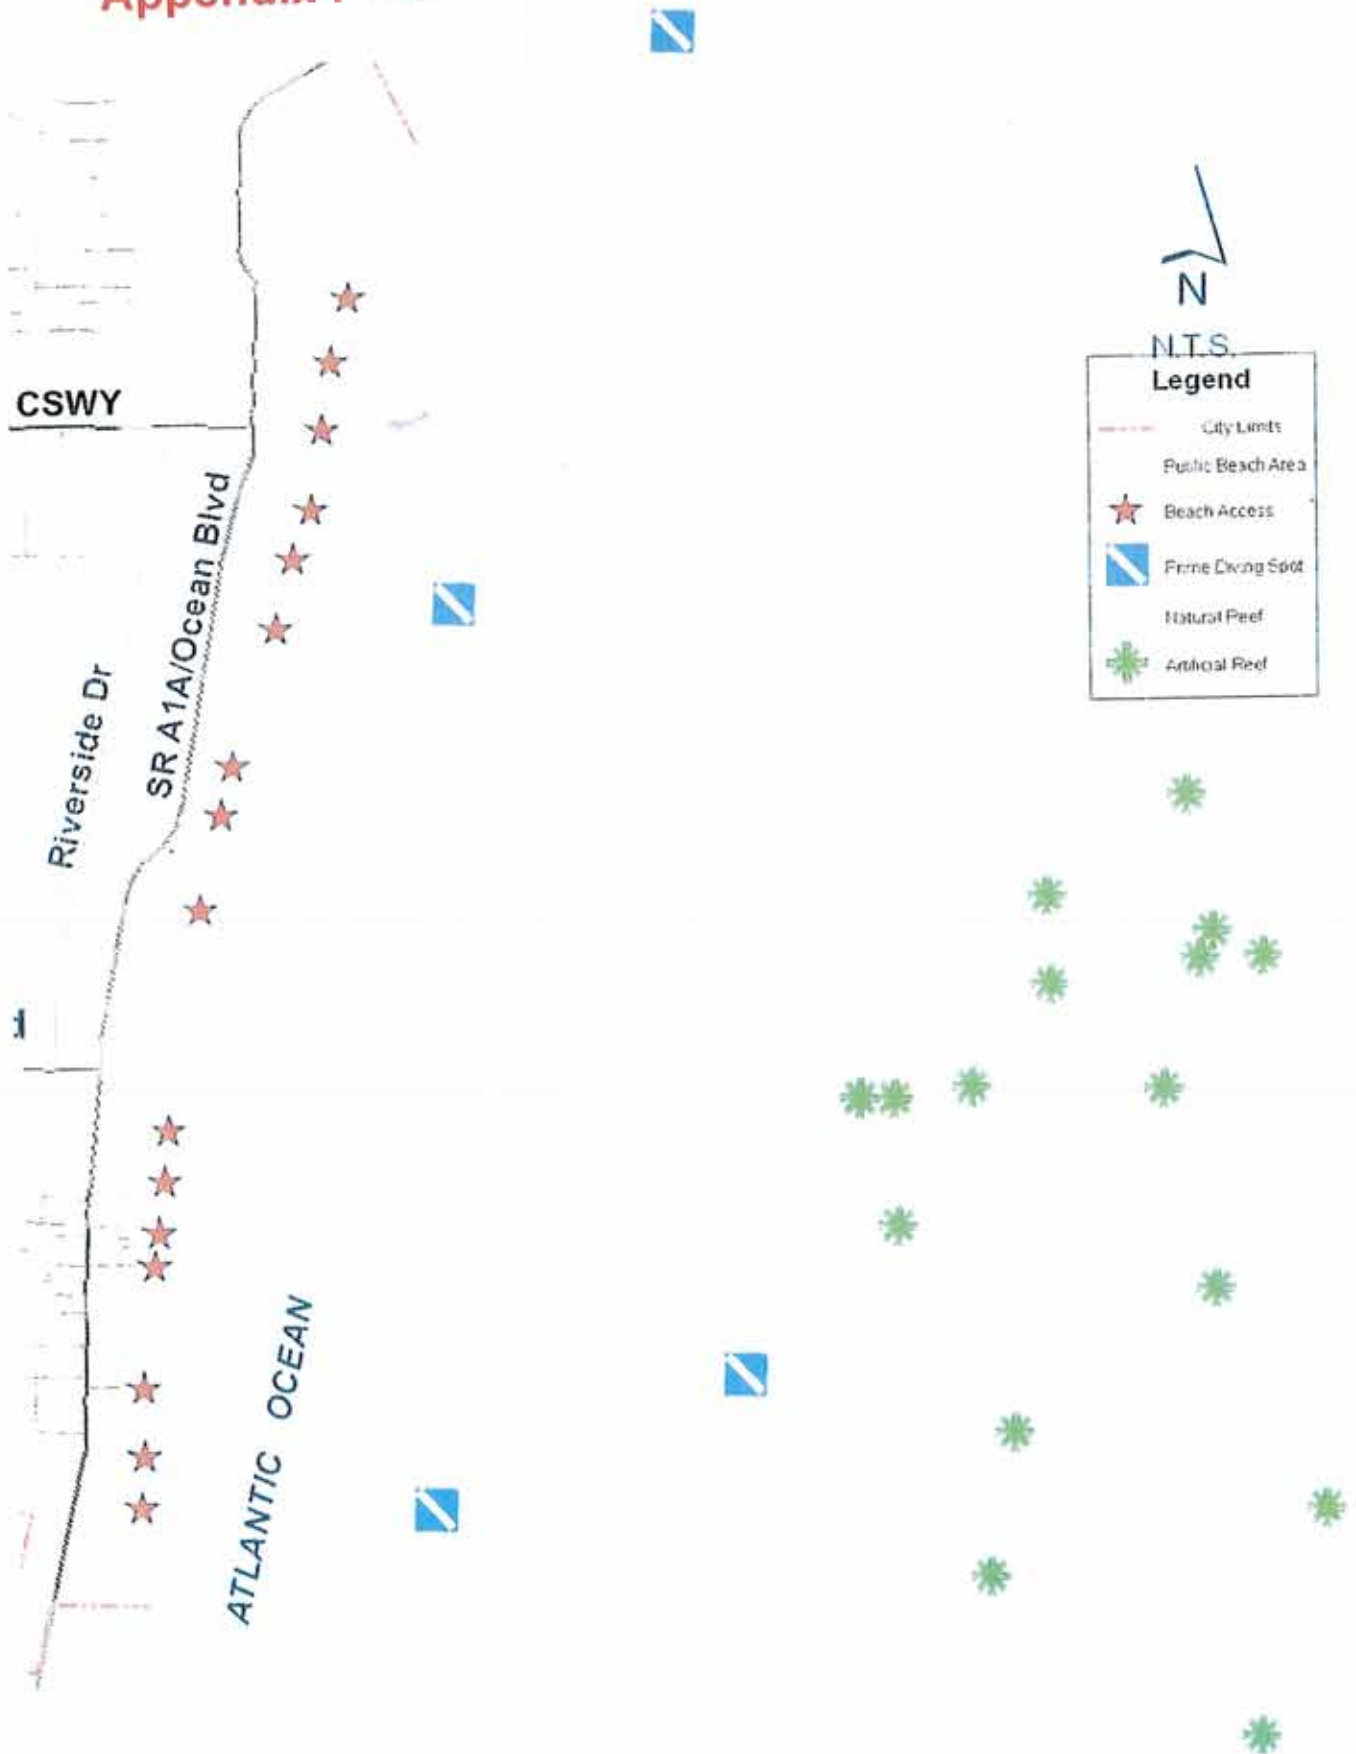

Lighthouse Point

1. Vitamin Sea

Deerfield Beach

CITY OF POMPANO BEACH PUBLIC BEACH ACCESS POINTS

Appendix F - 2

Greater Fort Lauderdale Area Map

Atlantic Ocean

BEERFIELD BEACH
Deerfield Pier

HILLSBORO BEACH
Hillsboro Mile

POMPANO BEACH
Pompano Pier

LAUDERDALE-BY-THE-SEA
Anglin's Pier

FORT LAUDERDALE
Port Everglades

DANIA BEACH
Dania Pier

HALLANDALE BEACH
Hallandale Beach Blvd

COCONUT CREEK
Lyons Rd

MARGATE
Coral Springs Dr

CORAL SPRINGS
Coral Ridge Dr

TAMARAC
88th Ave

LAUDERHILL
University Dr

PLANTATION
University Dr

WESTON
Flamingo Rd

COOPER CITY
University Dr

PEMBROKE PINES
Pines Blvd

MIRAMAR
NW 67th Ave

SOUTHWEST RANCHES
Hiatus Rd

EVERGLADES
Sawgrass Expressway (Toll)

- Dive Site
- Blue Wave Beach

Figure 8 – Coral and Artificial Reefs

Appendix F - 4

Appendix F - 5

Appendix G