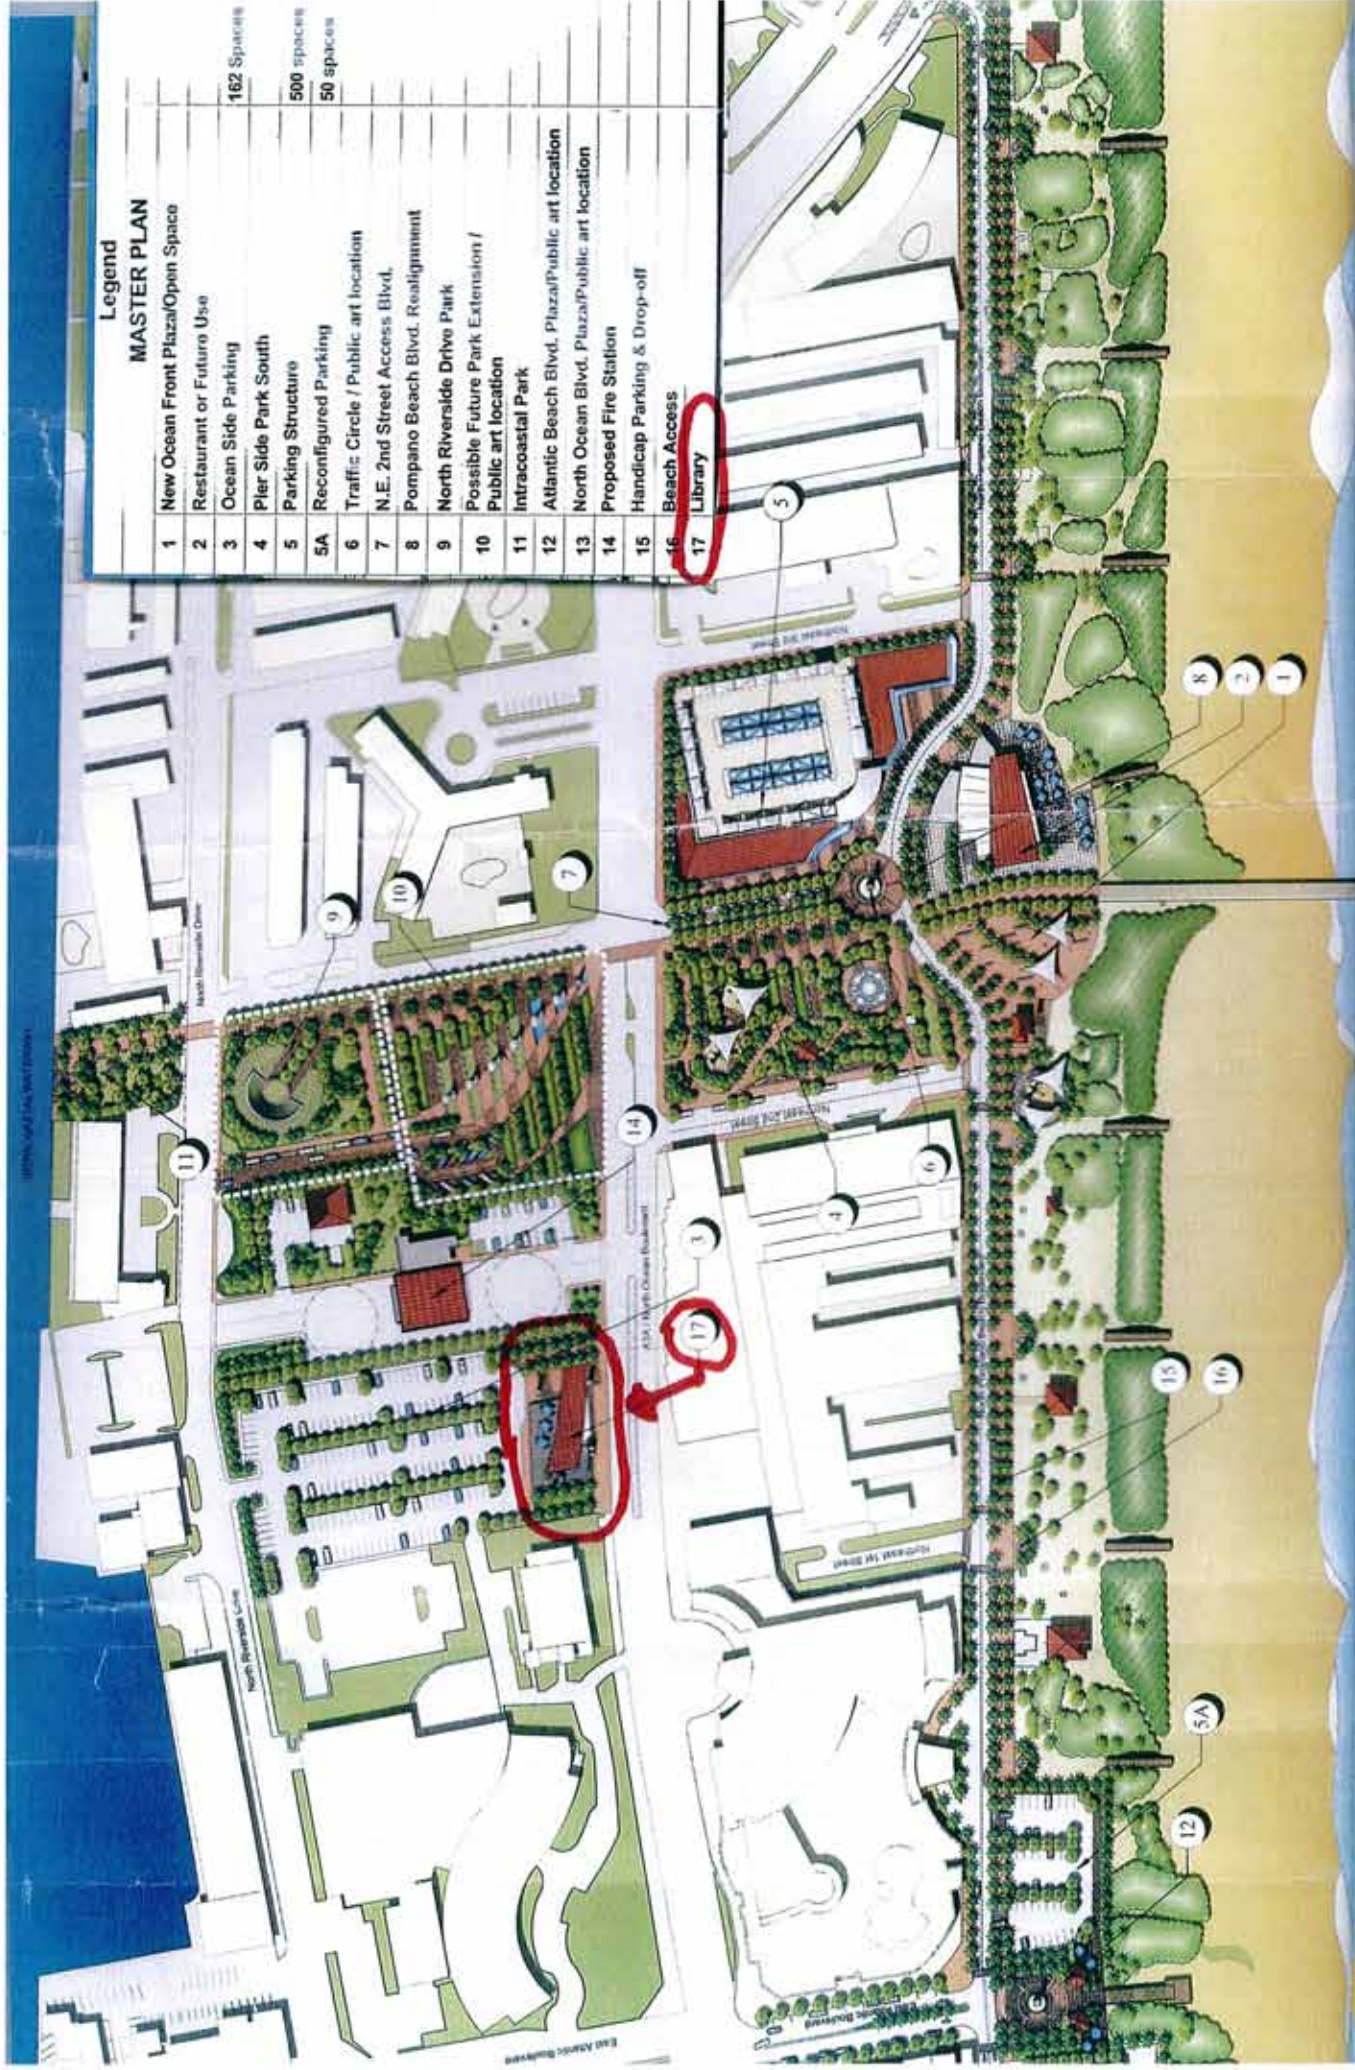

Legend

MASTER PLAN

1	New Ocean Front Plaza/Open Space	162 Spaces
2	Restaurant or Future Use	
3	Ocean Side Parking	
4	Pier Side Park South	
5	Parking Structure	500 spaces
5A	Reconfigured Parking	50 spaces
6	Traffic Circle / Public art location	
7	N.E. 2nd Street Access Blvd.	
8	Pompano Beach Blvd. Realignment	
9	North Riverside Drive Park	
10	Possible Future Park Extension / Public art location	
11	Intracoastal Park	
12	Atlantic Beach Blvd. Plaza/Public art location	
13	North Ocean Blvd. Plaza/Public art location	
14	Proposed Fire Station	
15	Handicap Parking & Drop-off	
16	Beach Access	
17	Library	

Beach Plaza Redevelopment and Public Beach Revitalization Design