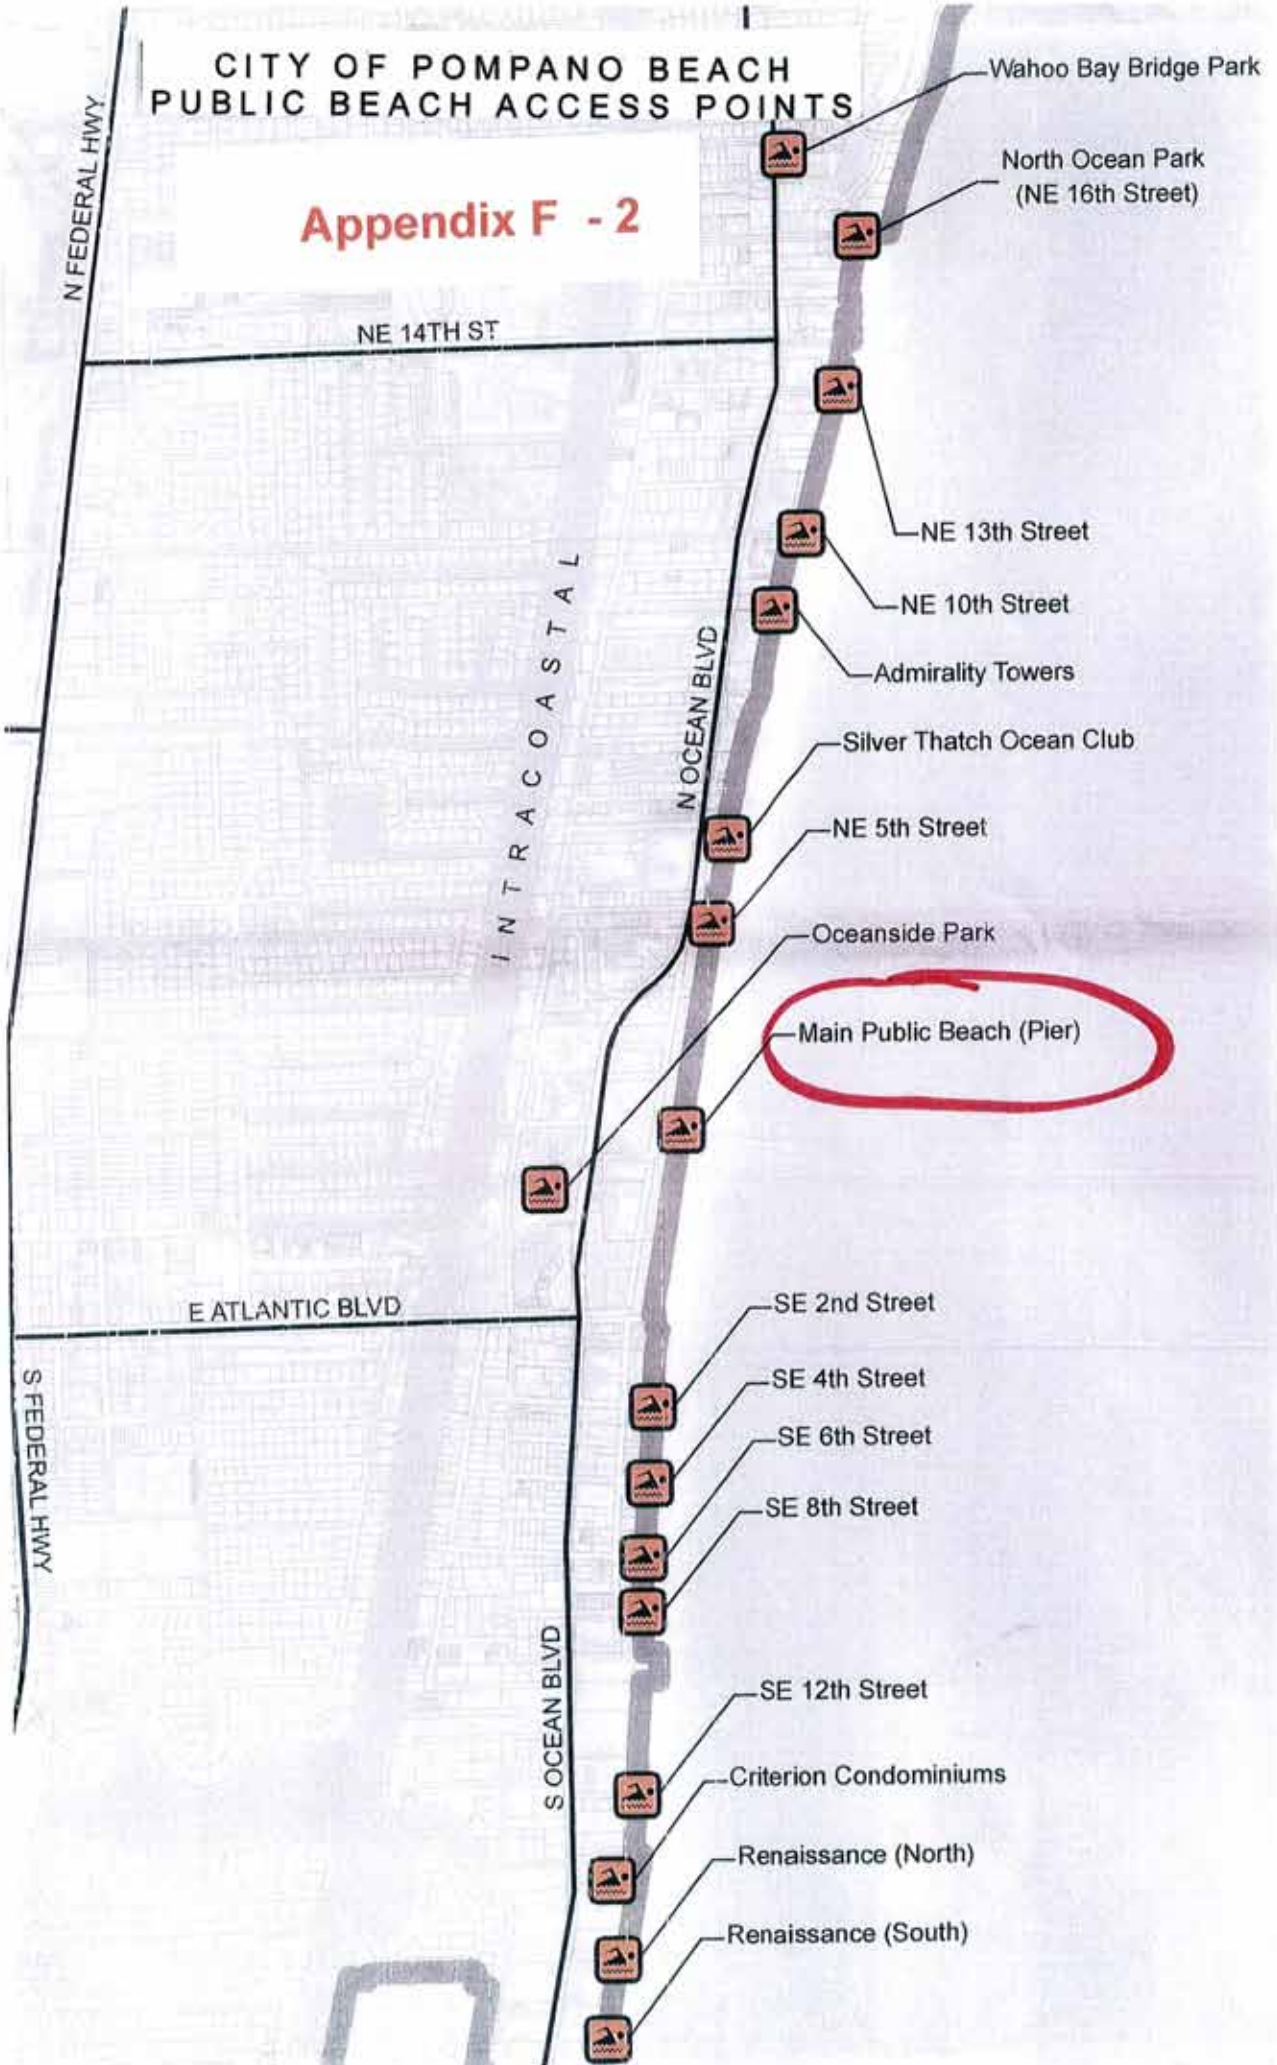

Lighthouse Point

1. Vitamin Sea

Deerfield Beach

CITY OF POMPANO BEACH PUBLIC BEACH ACCESS POINTS

Appendix F - 2

Greater Fort Lauderdale Area Map

Atlantic Ocean

BEERFIELD BEACH
Deerfield Pier