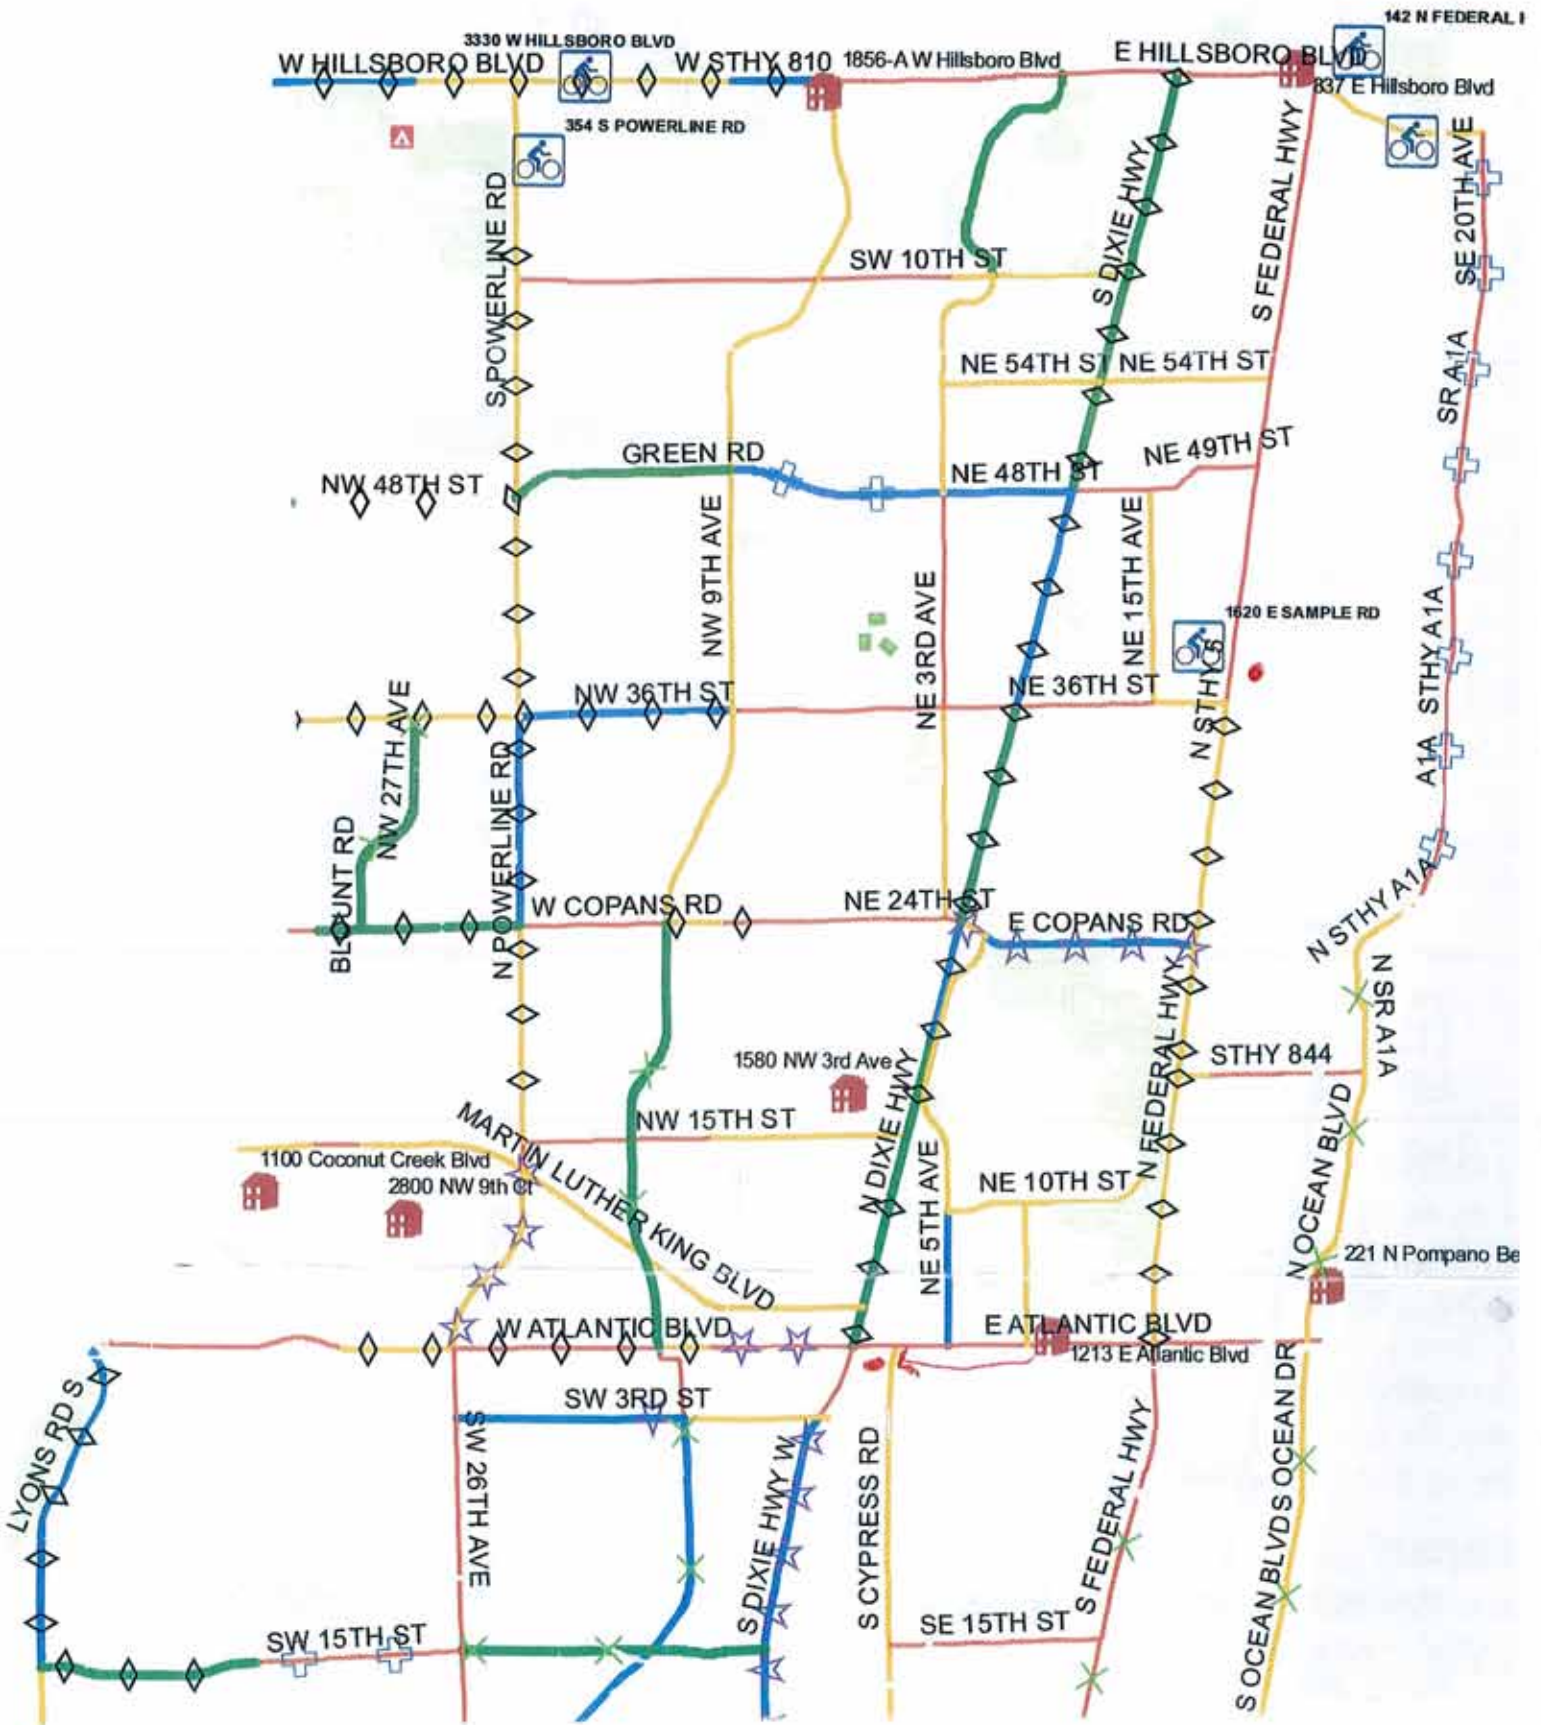

Appendix H - 1